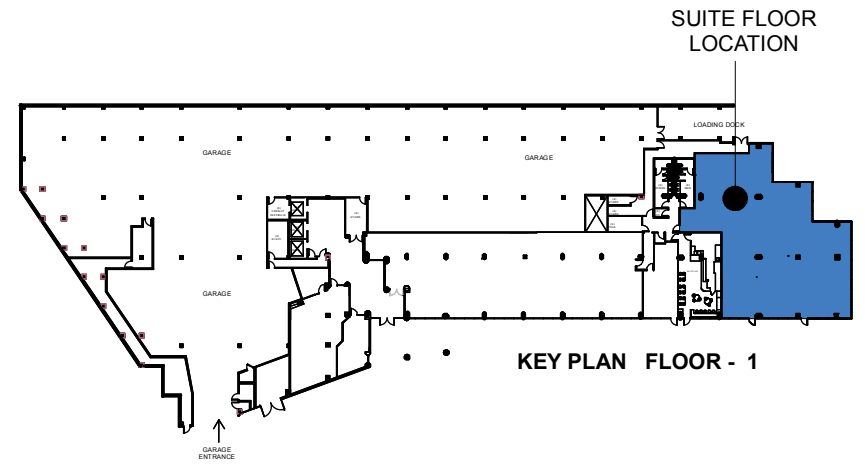

Riviera Plaza

1600 Riviera Avenue
Walnut Creek, CA

SUITE 150

5,329 RSF