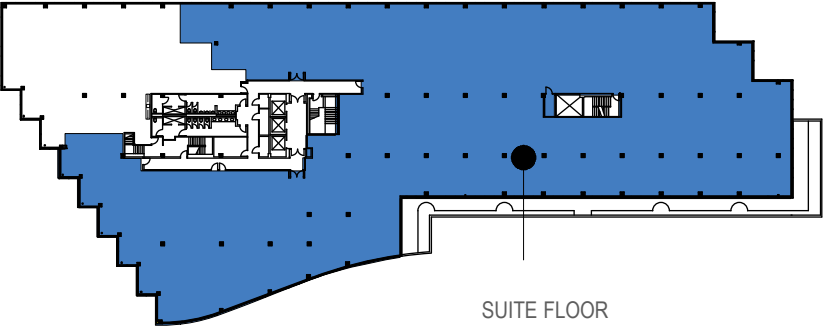

Riviera Plaza

1600 Riviera Avenue
Walnut Creek, CA

KEY PLAN FLOOR - 2

SUITE 200
34,426 RSF

SUITE FLOOR
LOCATION