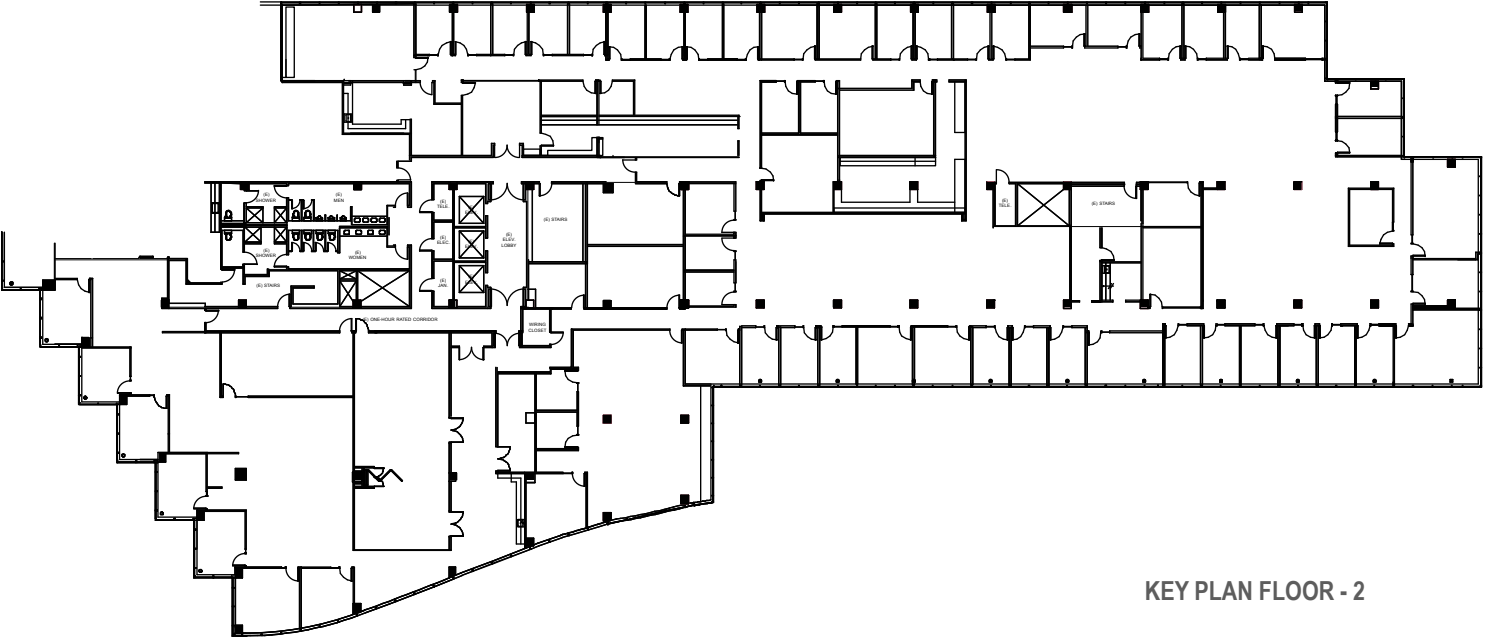

Riviera Plaza

1600 Riviera Avenue
Walnut Creek, CA

KEY PLAN FLOOR - 2

SUITE 200
34,426 RSF

SUITE FLOOR
LOCATION