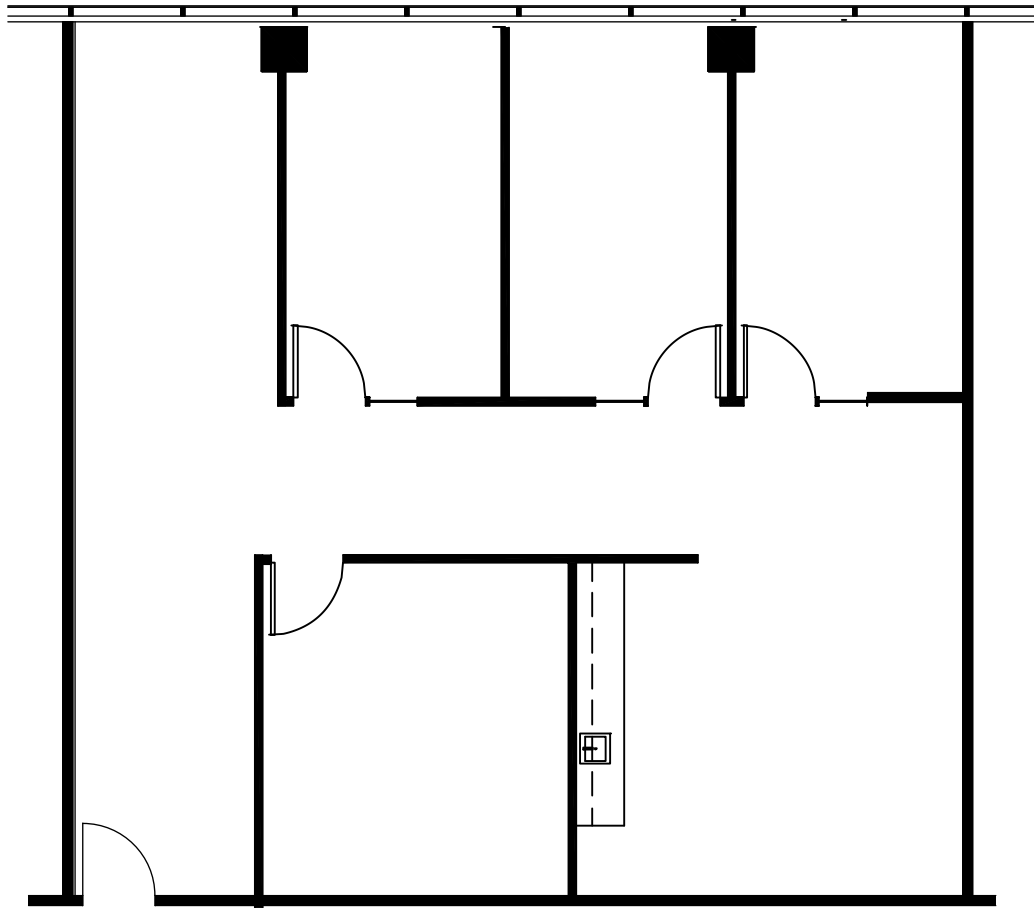

Riviera Plaza

1600 Riviera Avenue
Walnut Creek, CA

SUITE 320
1,676 RSF