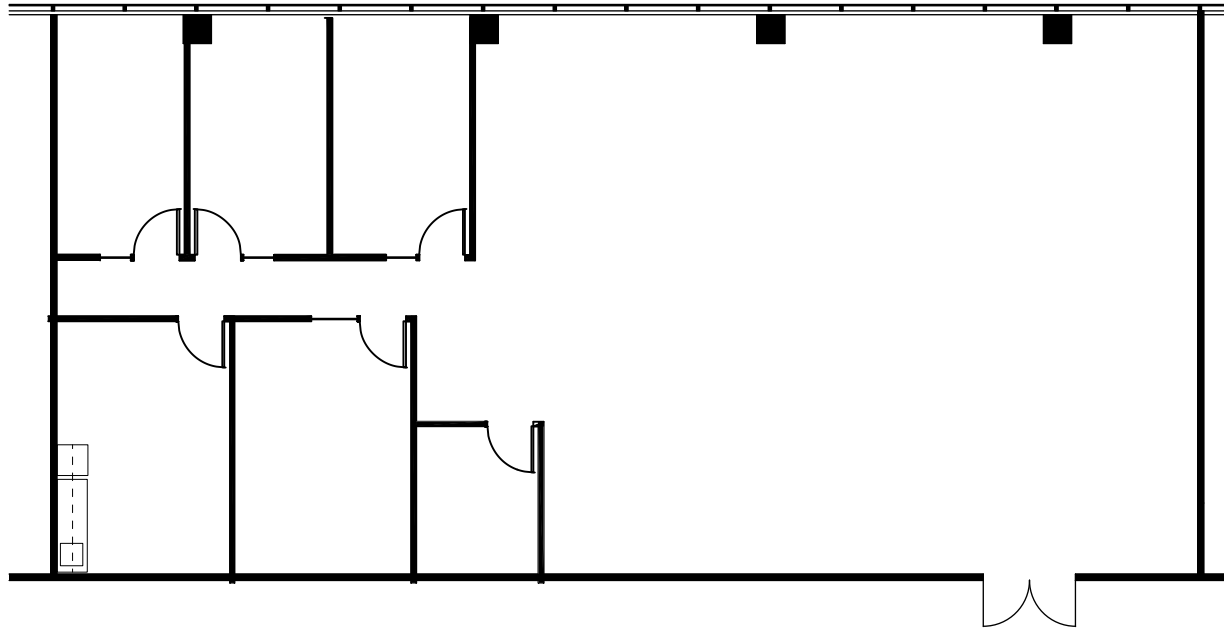

Riviera Plaza
1600 Riviera Avenue
Walnut Creek, CA

SUITE 325
approx.
3,351 RSF

SUITE FLOOR LOCATION

KEY PLAN FLOOR -3