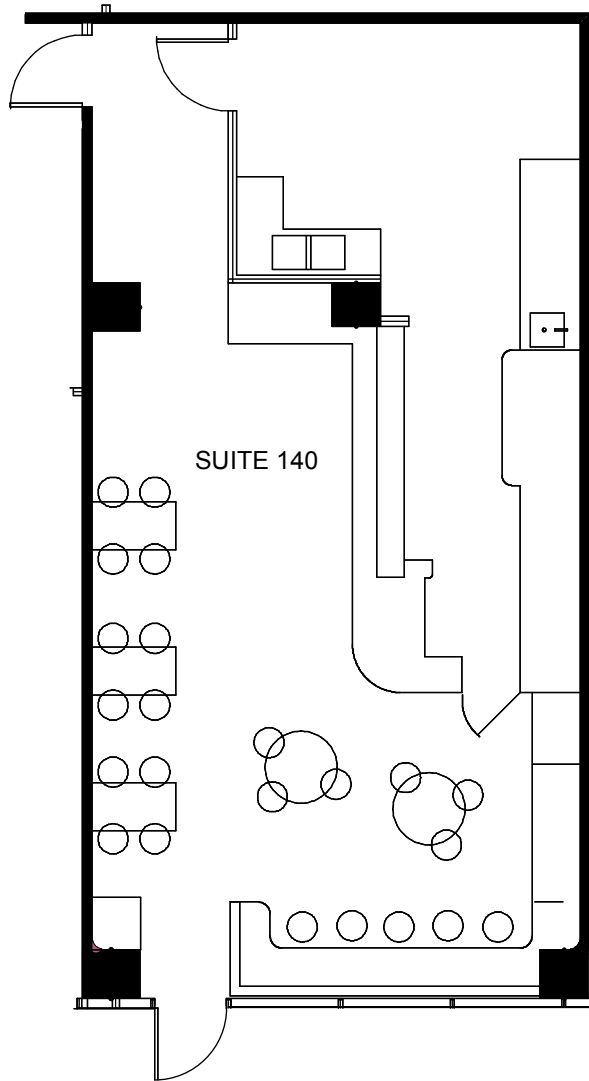

# Riviera Plaza

1600 Riviera Avenue  
Walnut Creek, CA

**SUITE 140**  
1,009 RSF

## KEY PLAN FLOOR -1