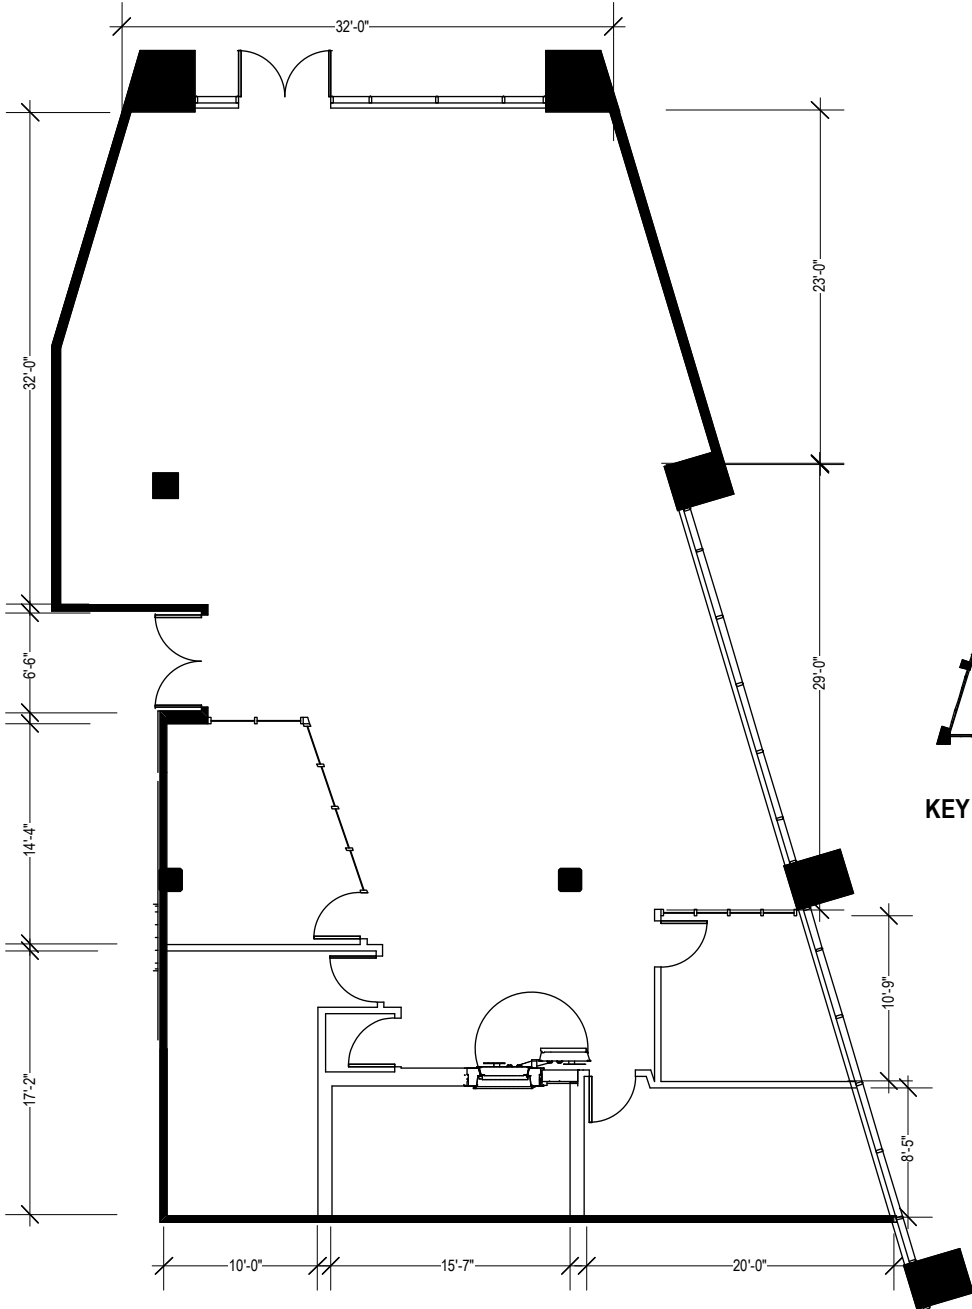

# CANYON COMMONS

3130 CROW CANYON PLACE  
SAN RAMON, CA

KEY PLAN - FLOOR - 1

## SUITE 120

APPROX.  
3,375 RSF rsf