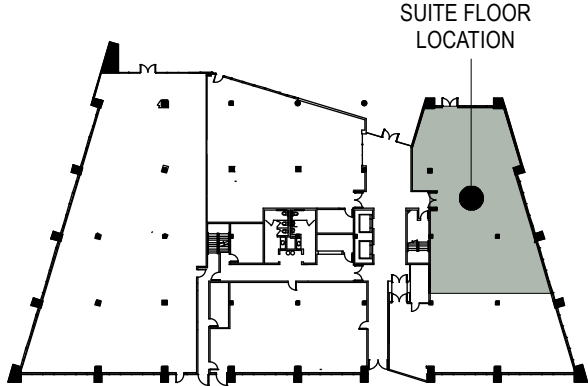

# CANYON COMMONS

3130 CROW CANYON PLACE  
SAN RAMON, CA

KEY PLAN - FLOOR - 1

## SUITE 120

APPROX.  
3,375 RSF rsf