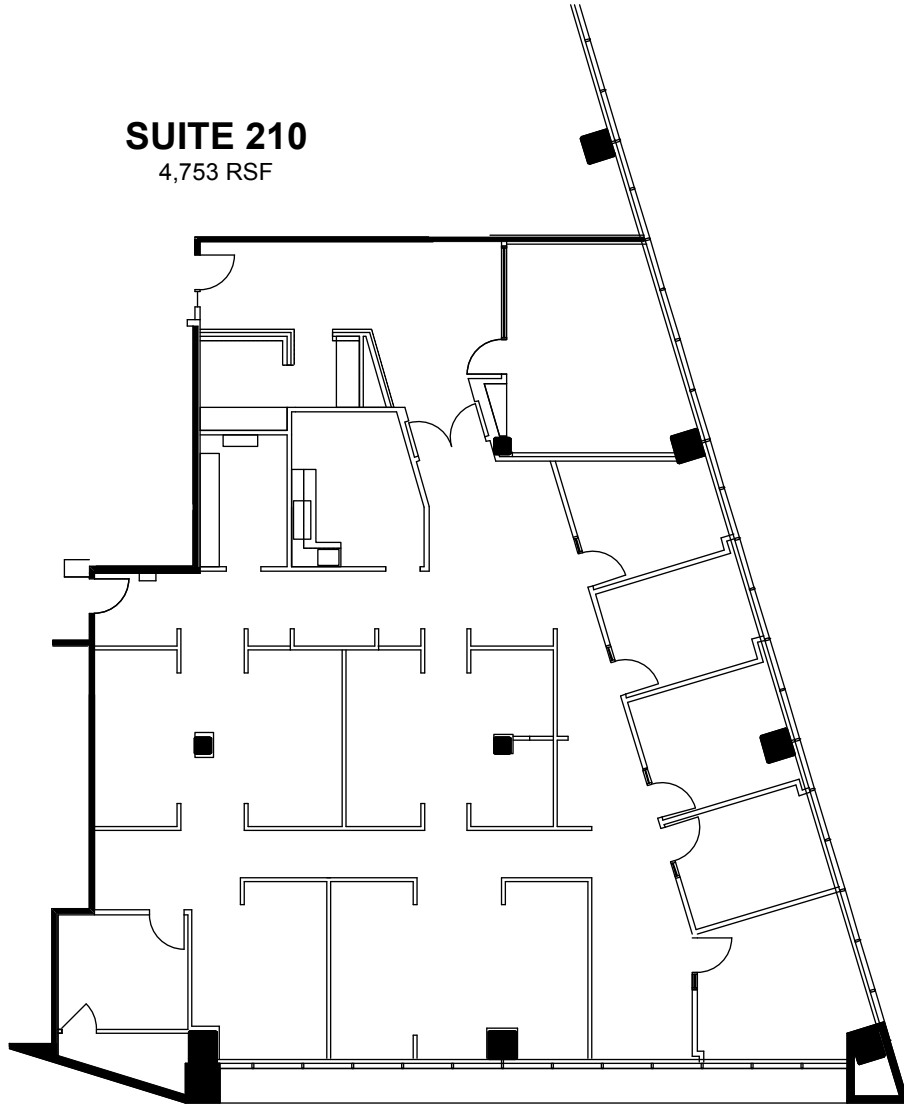

CANYON COMMONS

3130 CROW CANYON PLACE
SAN RAMON, CA

SUITE 210

4,753 RSF

KEY PLAN - FLOOR - 2

SUITE
FLOOR
LOCATION