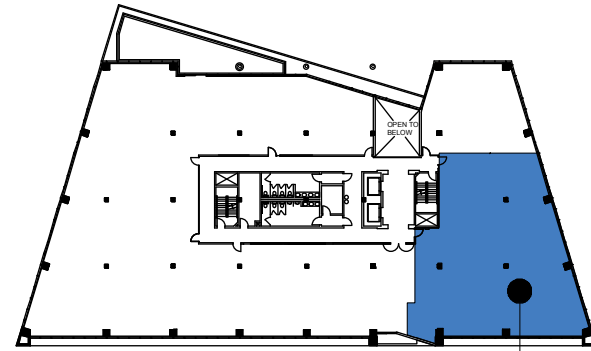

CANYON COMMONS

3130 CROW CANYON PLACE
SAN RAMON, CA

SUITE 210

4,753 RSF

KEY PLAN - FLOOR - 2

SUITE
FLOOR
LOCATION