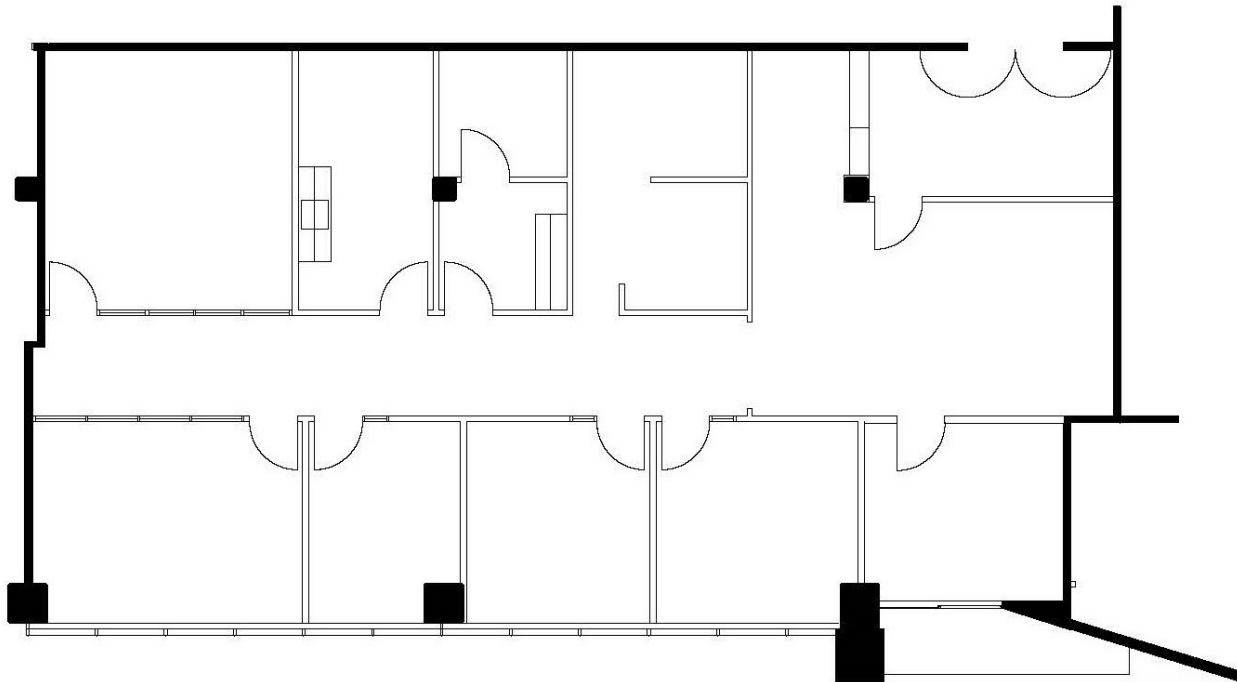

## SUITE 215

2,804 rsf

KEY PLAN - FLOOR - 2

SUITE FLOOR LOCATION