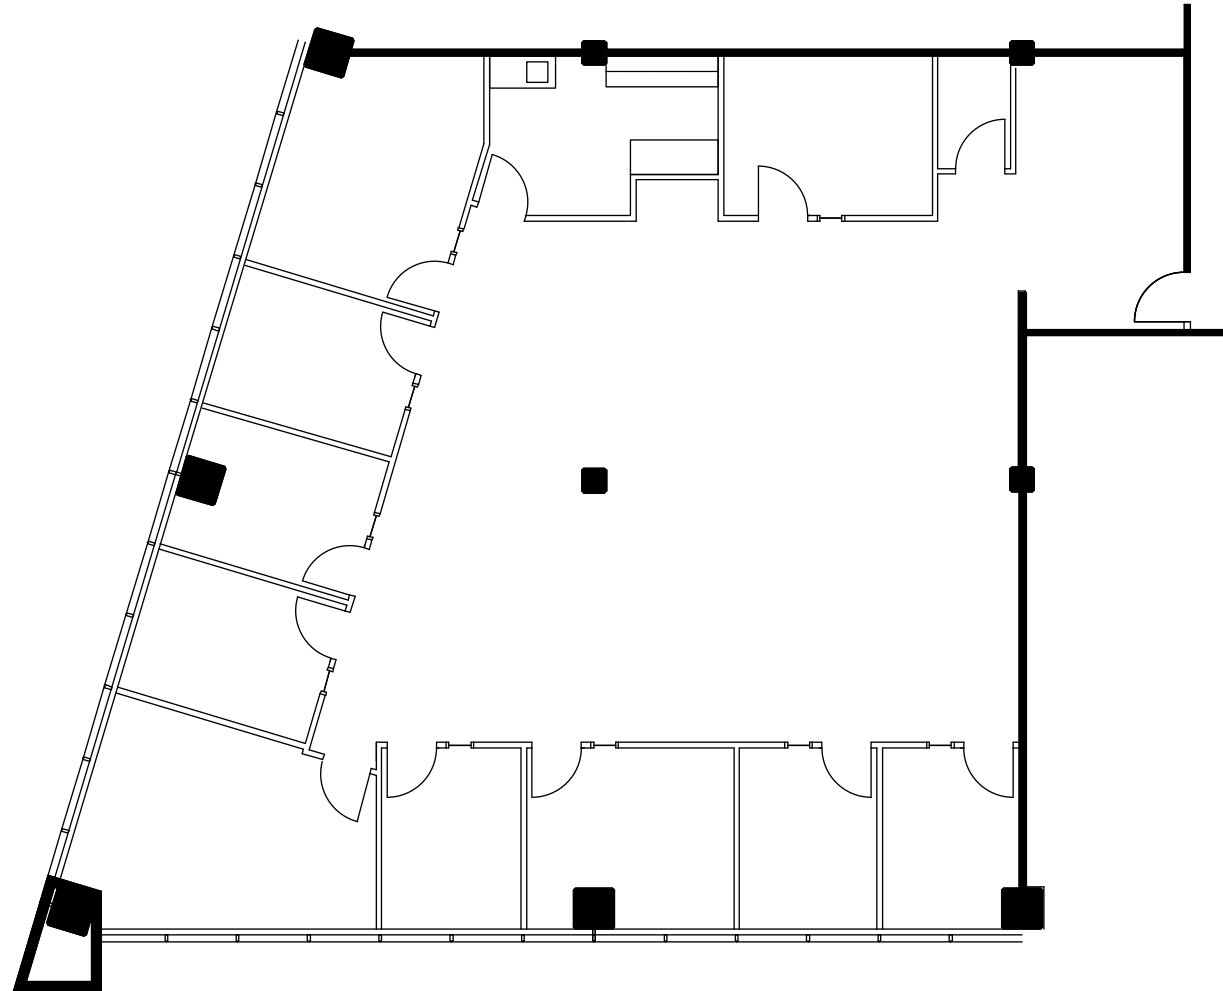

CANYON COMMONS

3130 CROW CANYON PLACE
SAN RAMON, CA

SUITE 275

3,438 rsf

KEY PLAN - FLOOR - 2

SUITE FLOOR LOCATION