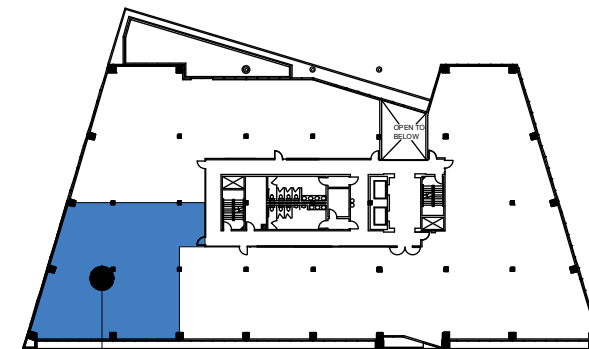

CANYON COMMONS

3130 CROW CANYON PLACE
SAN RAMON, CA

SUITE 275

3,438 rsf

KEY PLAN - FLOOR - 2

SUITE FLOOR LOCATION