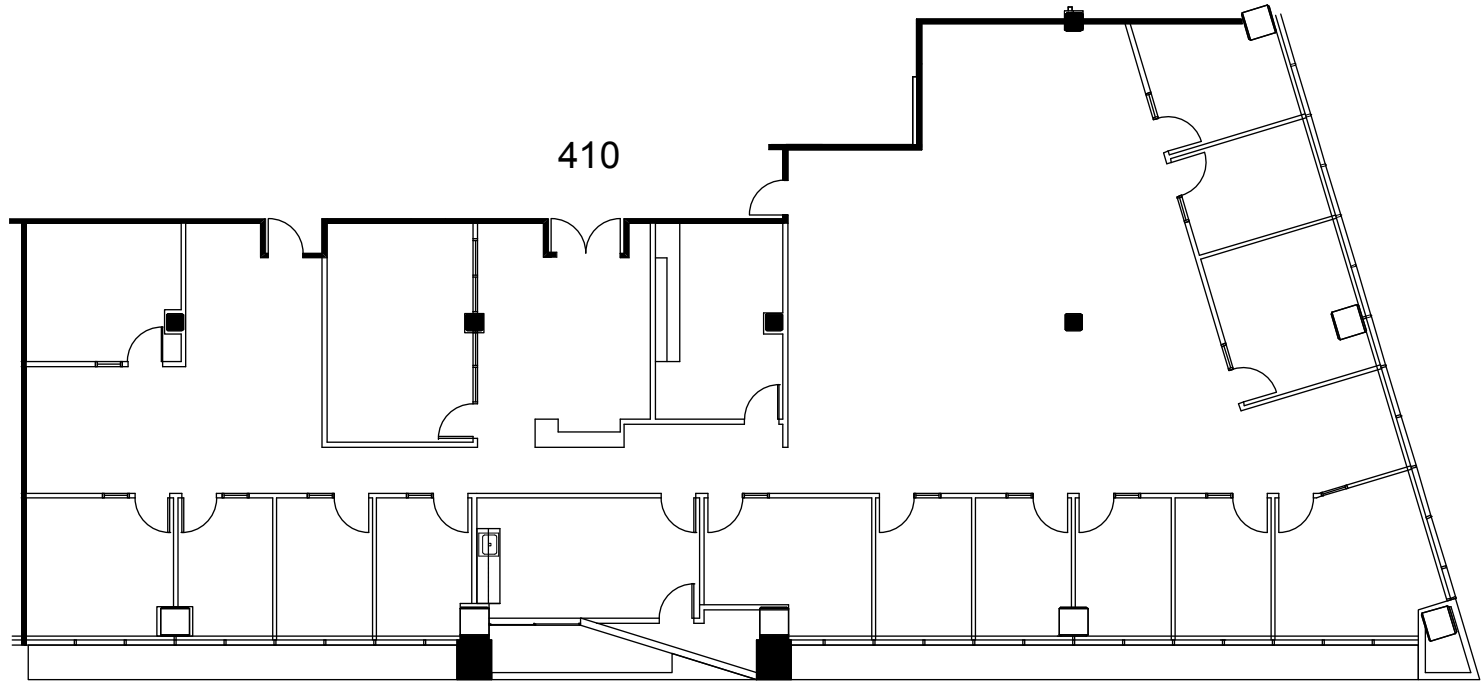

CANYON COMMONS
3130 CROW CANYON PLACE
SAN RAMON, CA

KEY PLAN - FLOOR - 4

SUITE 410
FLOOR
LOCATION