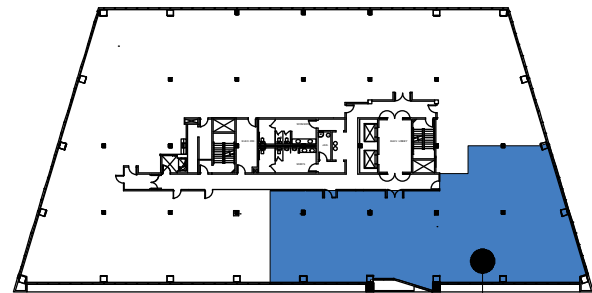

CANYON COMMONS
3130 CROW CANYON PLACE
SAN RAMON, CA

KEY PLAN - FLOOR - 4

SUITE 410
FLOOR
LOCATION