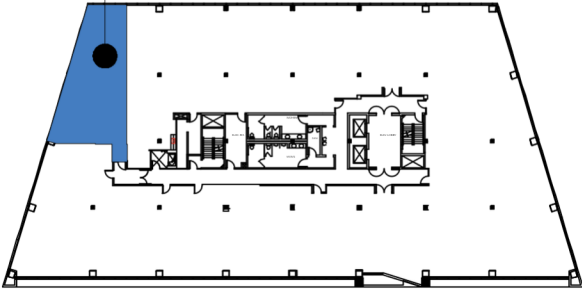

CANYON COMMONS

3130 CROW CANYON PLACE
SAN RAMON, CA

SUITE 495

APPROX.
1,532
RSF

SUITE FLOOR
LOCATION

KEY PLAN - FLOOR - 4