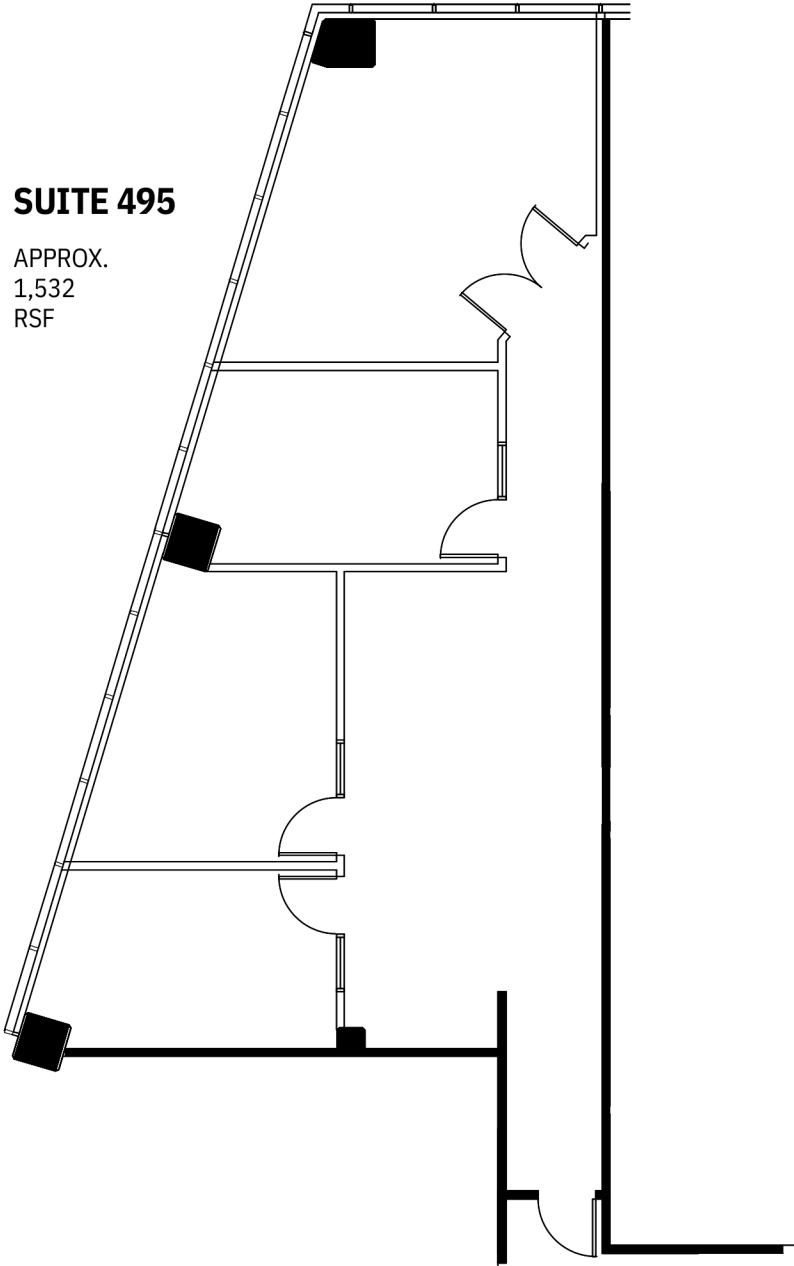

CANYON COMMONS

3130 CROW CANYON PLACE
SAN RAMON, CA

SUITE 495

APPROX.
1,532
RSF

SUITE FLOOR
LOCATION

KEY PLAN - FLOOR - 4