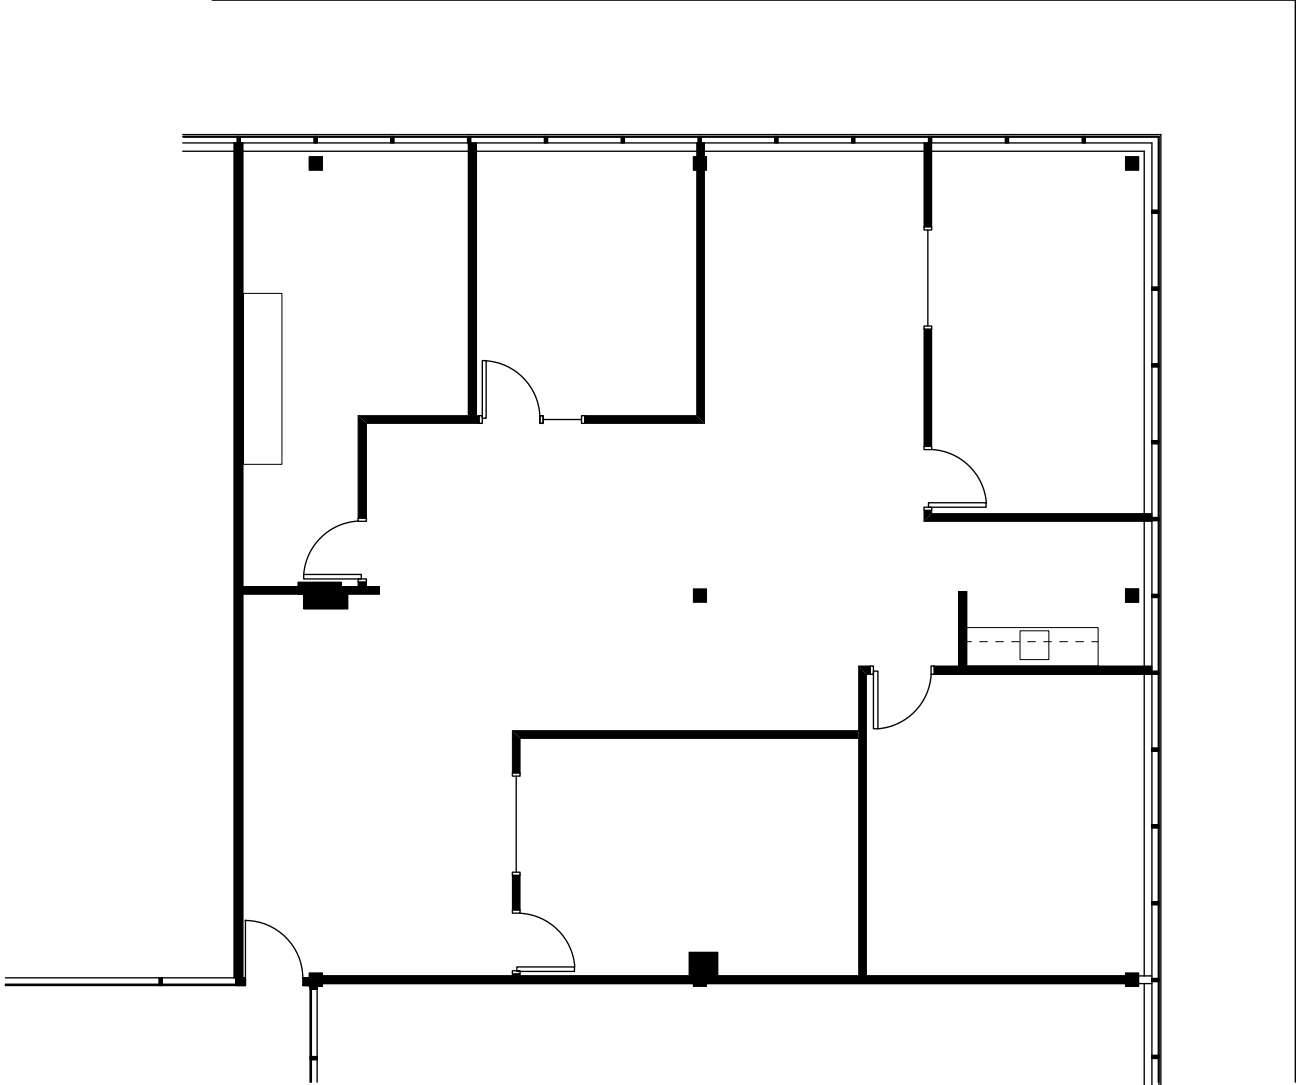

Center Plaza

2333 San Ramon Valley Boulevard, San Ramon, CA 94583

SUITE 125
2,365 RSF

SUITE FLOOR
LOCATION