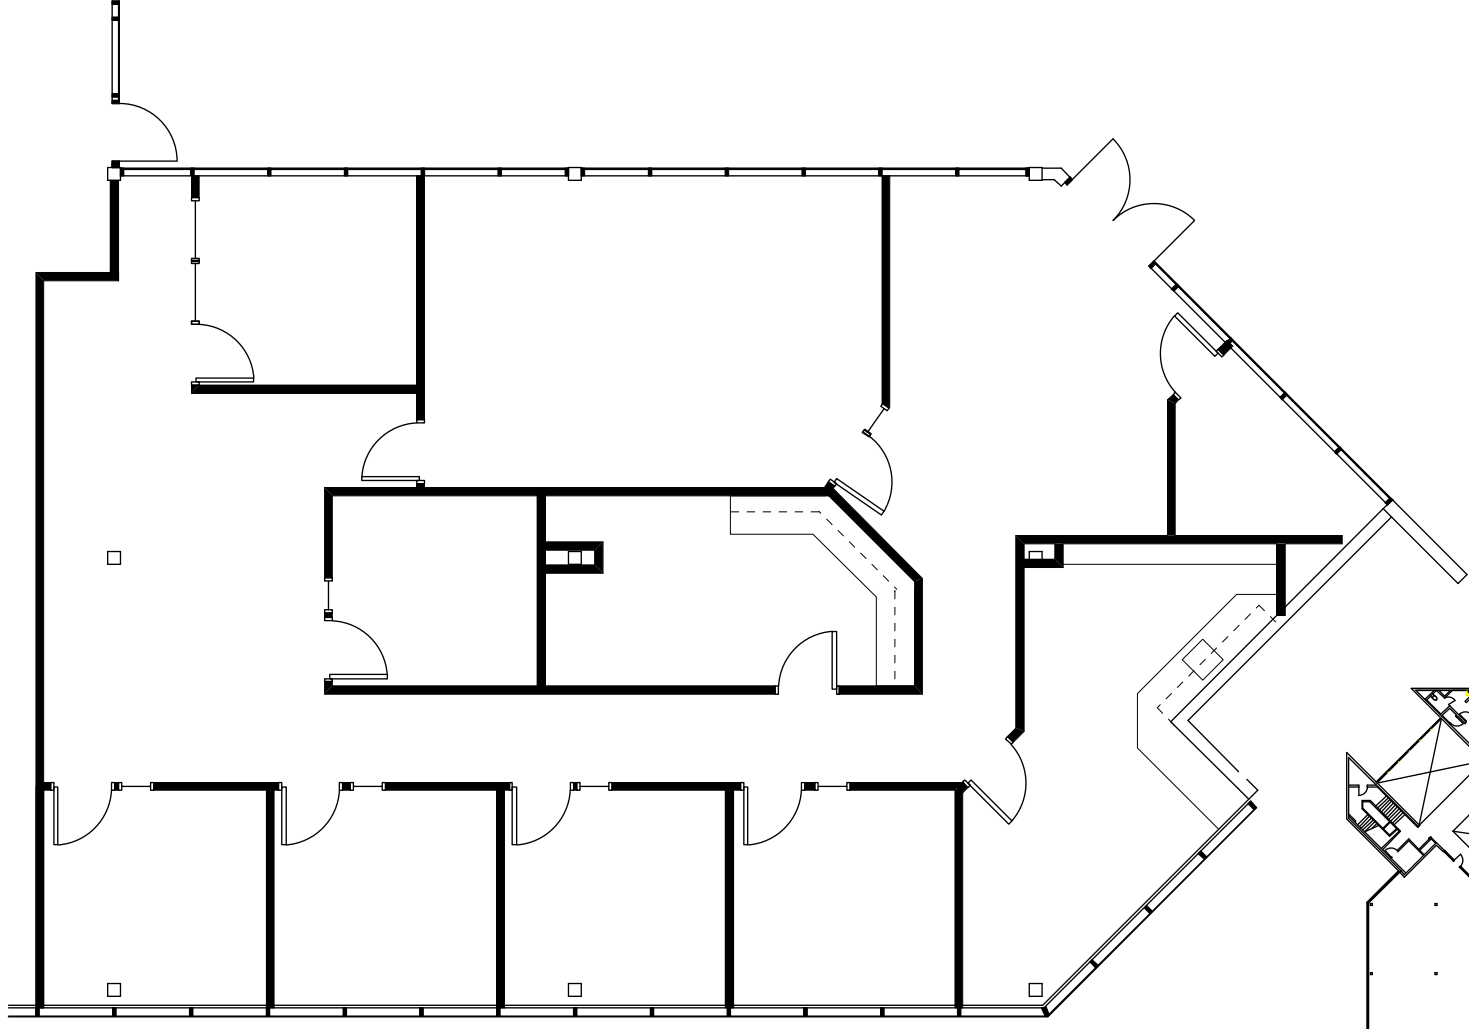

Center Plaza

2333 San Ramon Valley
Boulevard, San Ramon, CA 94583

SUITE 495
3,106 RSF

KEY PLAN FLOOR 4

SUITE FLOOR
LOCATION