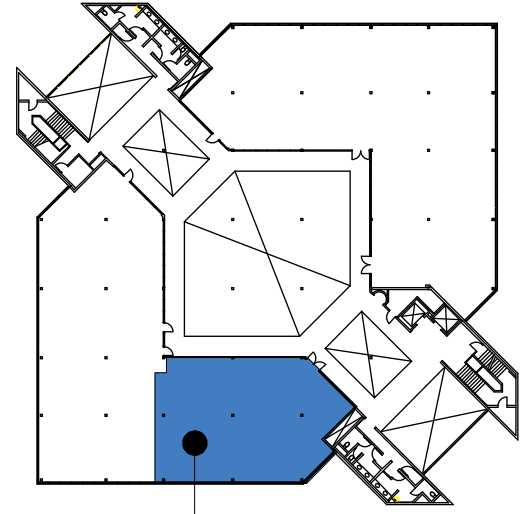

Center Plaza

2333 San Ramon Valley
Boulevard, San Ramon, CA 94583

SUITE 495
3,106 RSF

KEY PLAN FLOOR 4

SUITE FLOOR
LOCATION