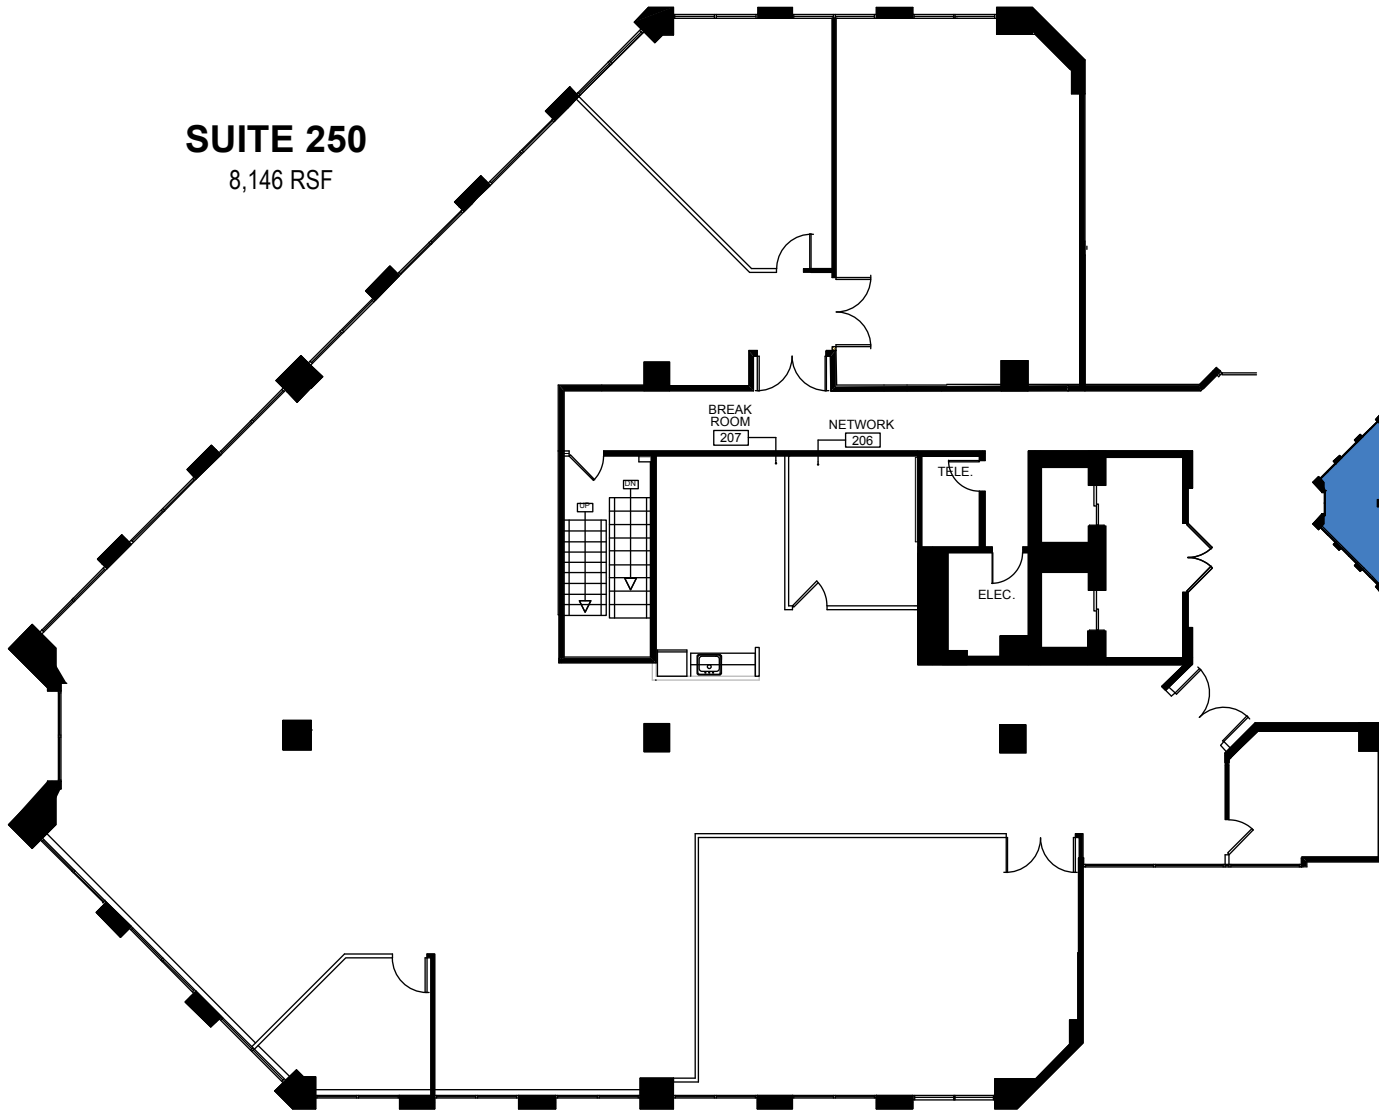

UNION BANK
3223 CROW CANYON RD.
SAN RAMON, CA

SUITE 250
8,146 RSF

KEY PLAN - FLOOR - 2