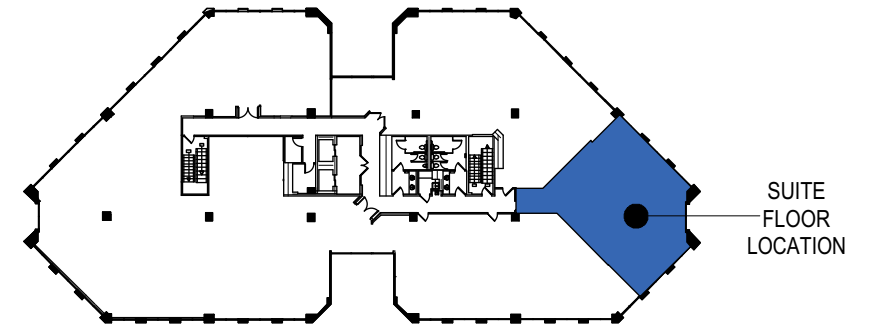

UNION BANK
3223 CROW CANYON RD.
SAN RAMON, CA

SUITE 290
1,889 RSF

KEY PLAN - FLOOR - 2