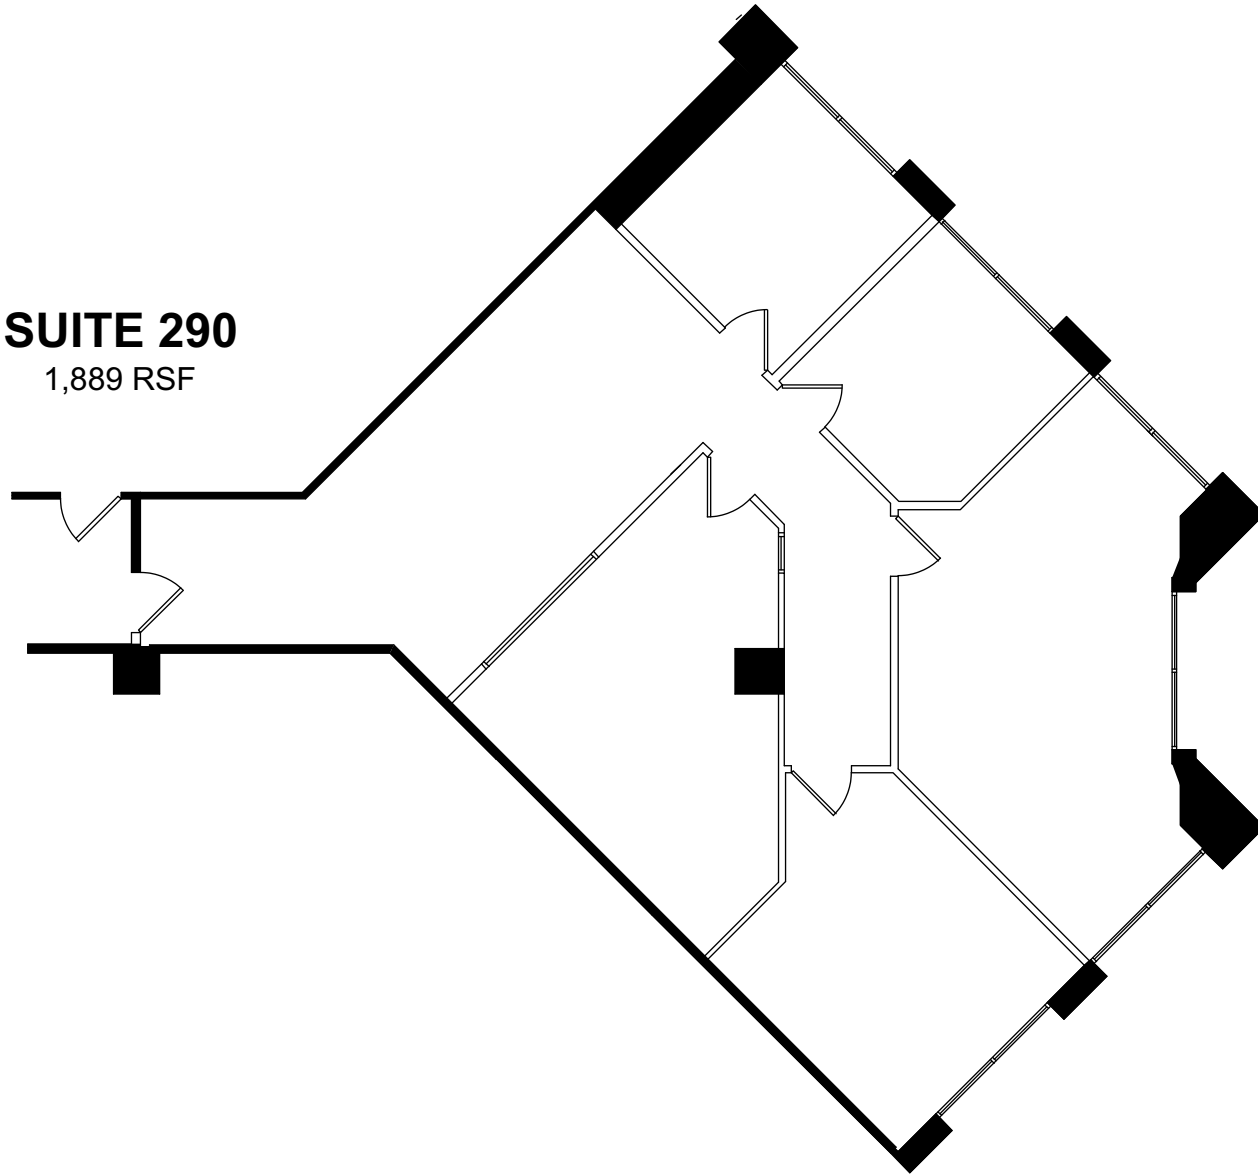

UNION BANK
3223 CROW CANYON RD.
SAN RAMON, CA

SUITE 290
1,889 RSF

KEY PLAN - FLOOR - 2