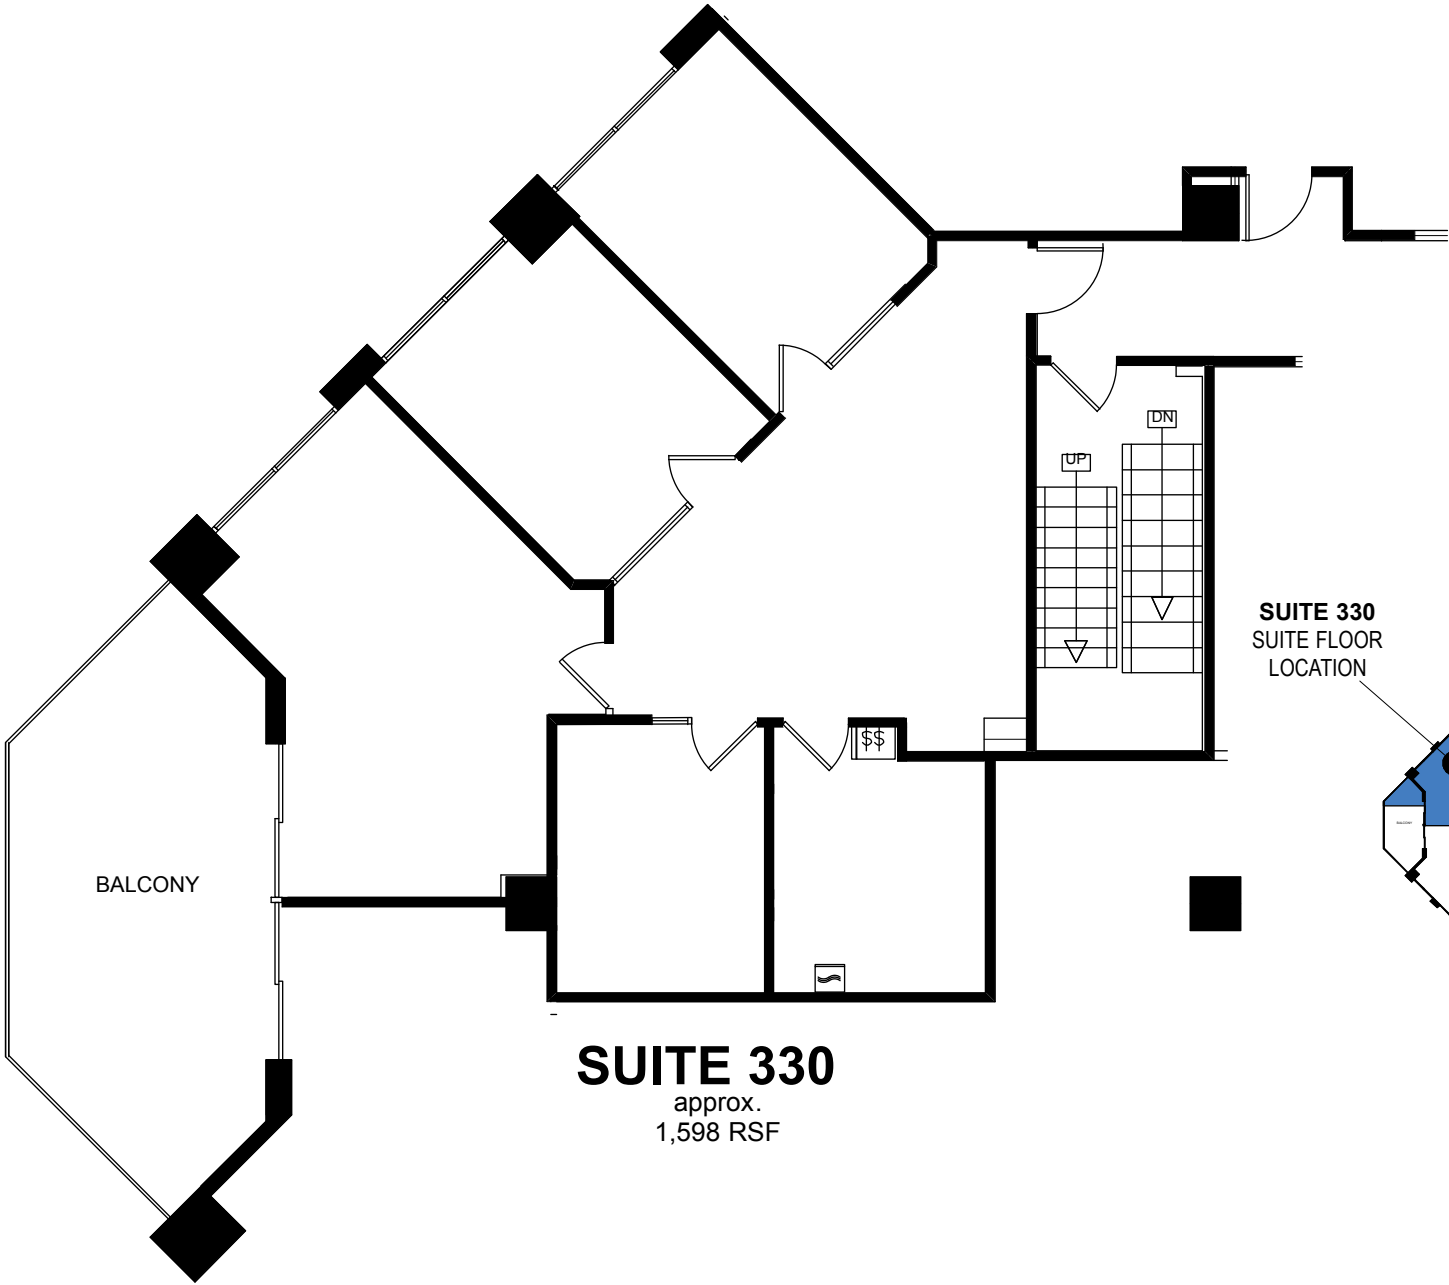

# UNION BANK

3223 CROW CANYON RD.  
SAN RAMON, CA

**SUITE 330**  
approx.  
1,598 RSF

**SUITE 330**  
SUITE FLOOR  
LOCATION

KEY PLAN - FLOOR - 3