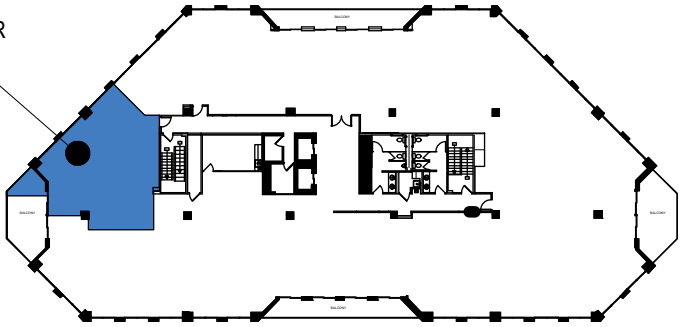

# UNION BANK

3223 CROW CANYON RD.  
SAN RAMON, CA

**SUITE 330**  
approx.  
1,598 RSF

**SUITE 330**  
SUITE FLOOR  
LOCATION

KEY PLAN - FLOOR - 3