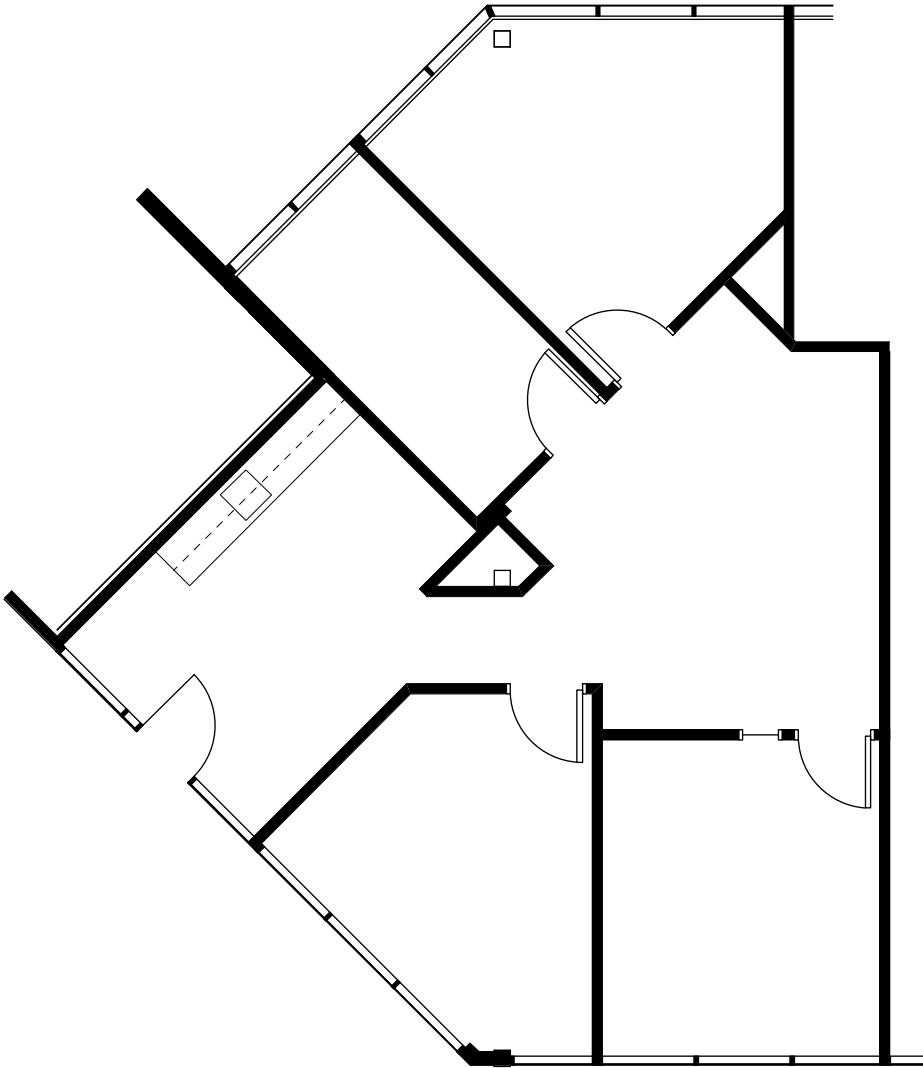

Center Plaza

2333 San Ramon Valley Boulevard,
San Ramon, CA 94583

Suite 260

approx.
1,229 rsf

SUITE FLOOR
LOCATION

KEY PLAN FLOOR 2