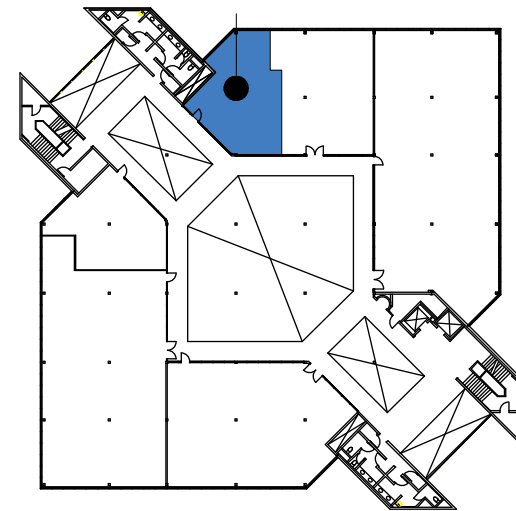

Center Plaza

2333 San Ramon Valley Boulevard,
San Ramon, CA 94583

Suite 260

approx.
1,229 rsf

SUITE FLOOR
LOCATION

KEY PLAN FLOOR 2