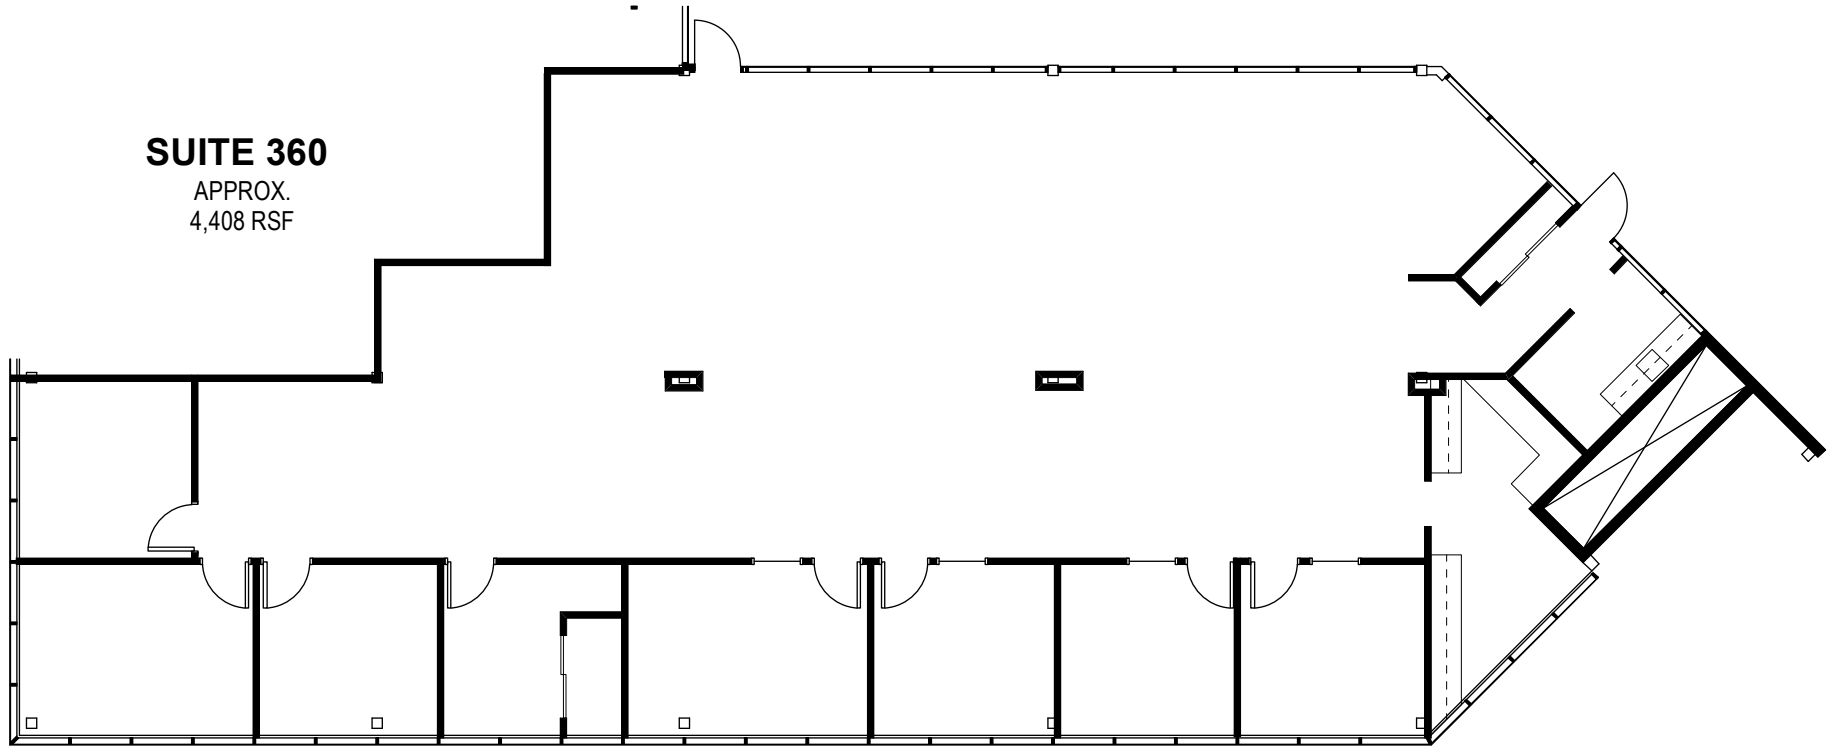

# Center Plaza

2333 San Ramon Valley  
Boulevard, San Ramon, CA  
94583

## SUITE 360

APPROX.  
4,408 RSF

KEY PLAN FLOOR 3