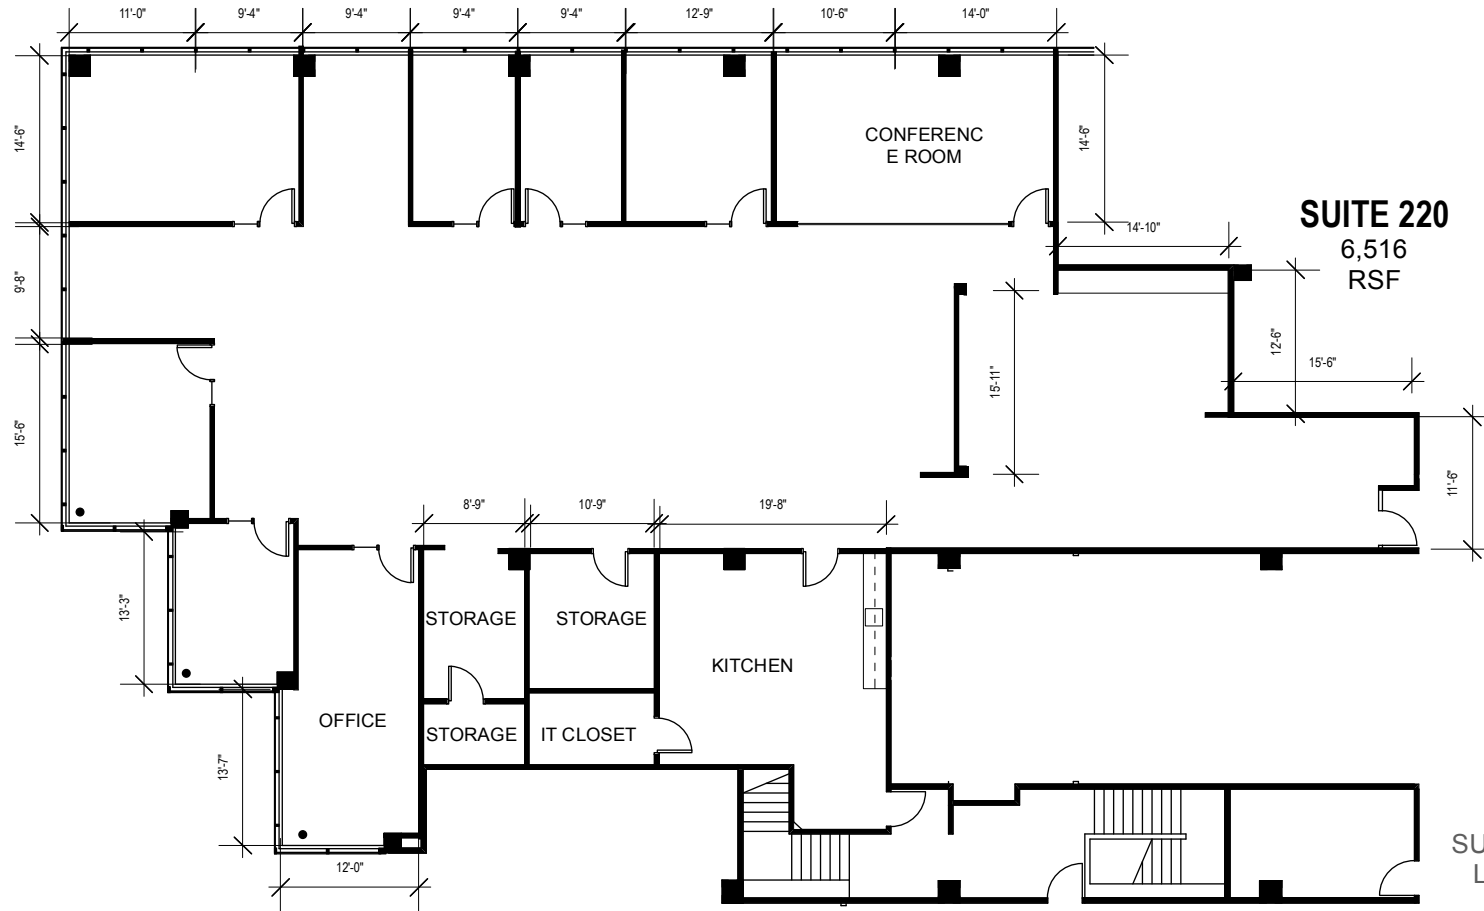

Riviera Plaza

1600 Riviera Avenue
Walnut Creek, CA

SUITE 220
6,516
RSF

SUITE FLOOR
LOCATION

"Neither the planner nor the Landlord's agent warrant the accuracy of the information contained herein. Drawings are for preliminary purposes only and not to be relied upon until confirmed by the Tenant and their furniture vendor and the tenant's architect in the field."