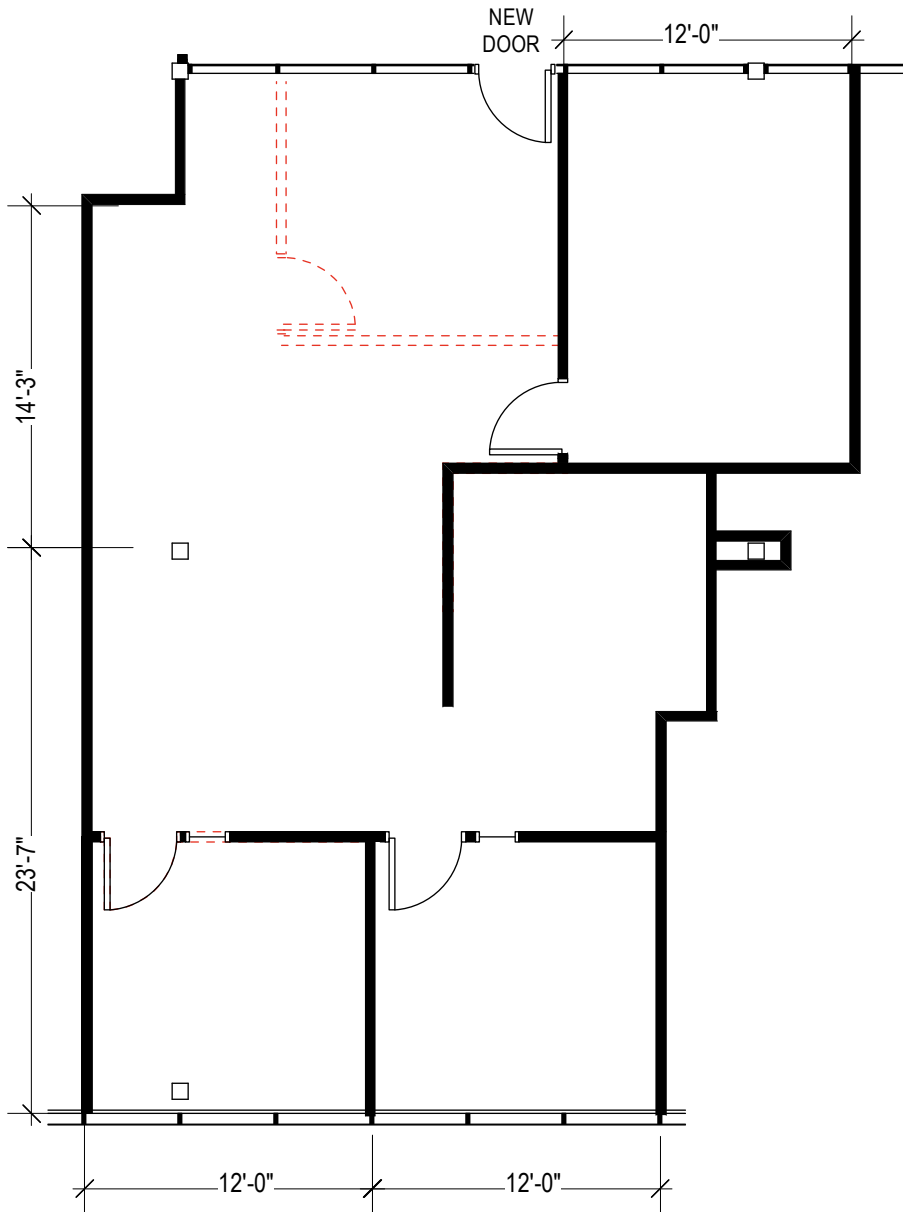

Center Plaza

2333 San Ramon Valley Boulevard,
San Ramon, CA 94583

SUITE 485

APPROX.
1,372 RSF

KEY PLAN FLOOR 4