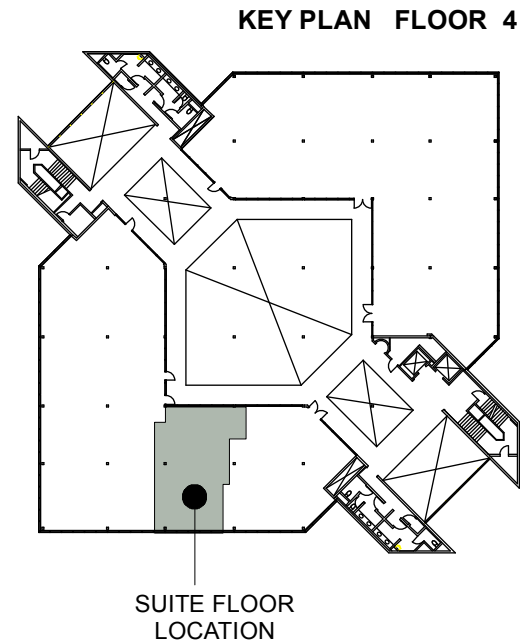

Center Plaza

2333 San Ramon Valley Boulevard, San Ramon, CA 94583

NOTE:
ALL DIMENSIONS AND AREA CALCULATIONS ARE PRELIMINARY TILL
CONFIRMED BY THE ARCHITECT IN THE FIELD