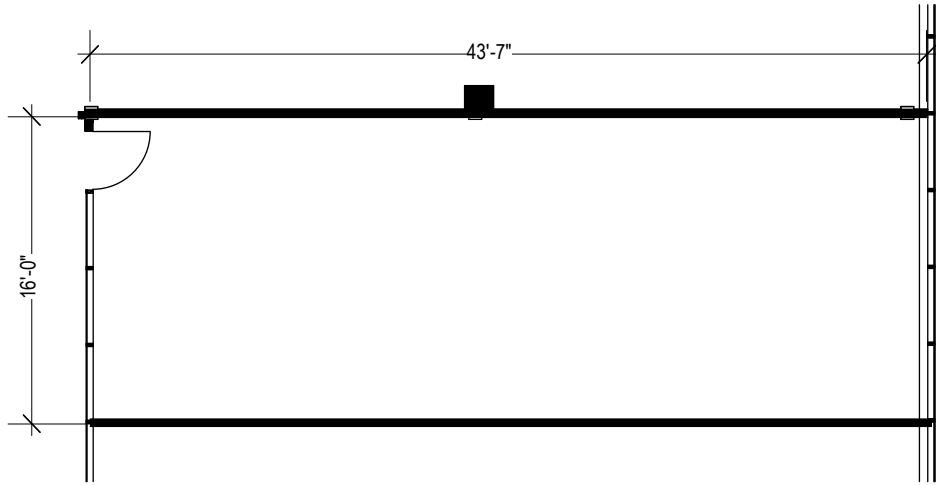

Center Plaza

2333 San Ramon Valley Boulevard, San Ramon, CA 94583

SUITE 120
APPROX.
813 RSF

KEY PLAN FLOOR - 1