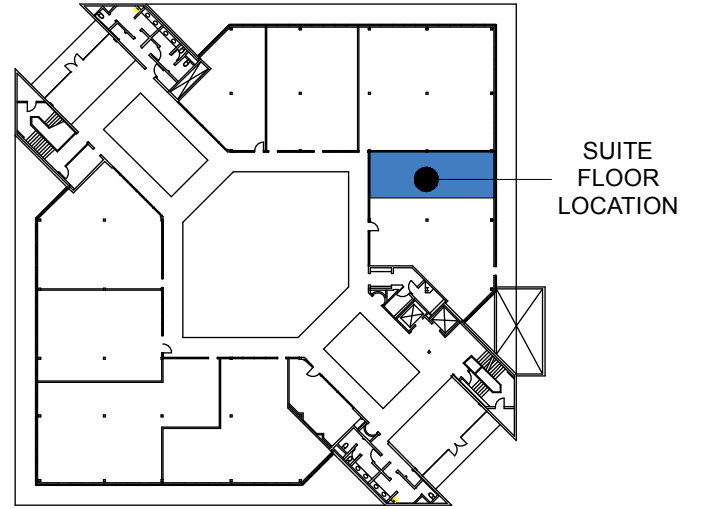

Center Plaza

2333 San Ramon Valley Boulevard, San Ramon, CA 94583

SUITE 120
APPROX.
813 RSF

KEY PLAN FLOOR - 1