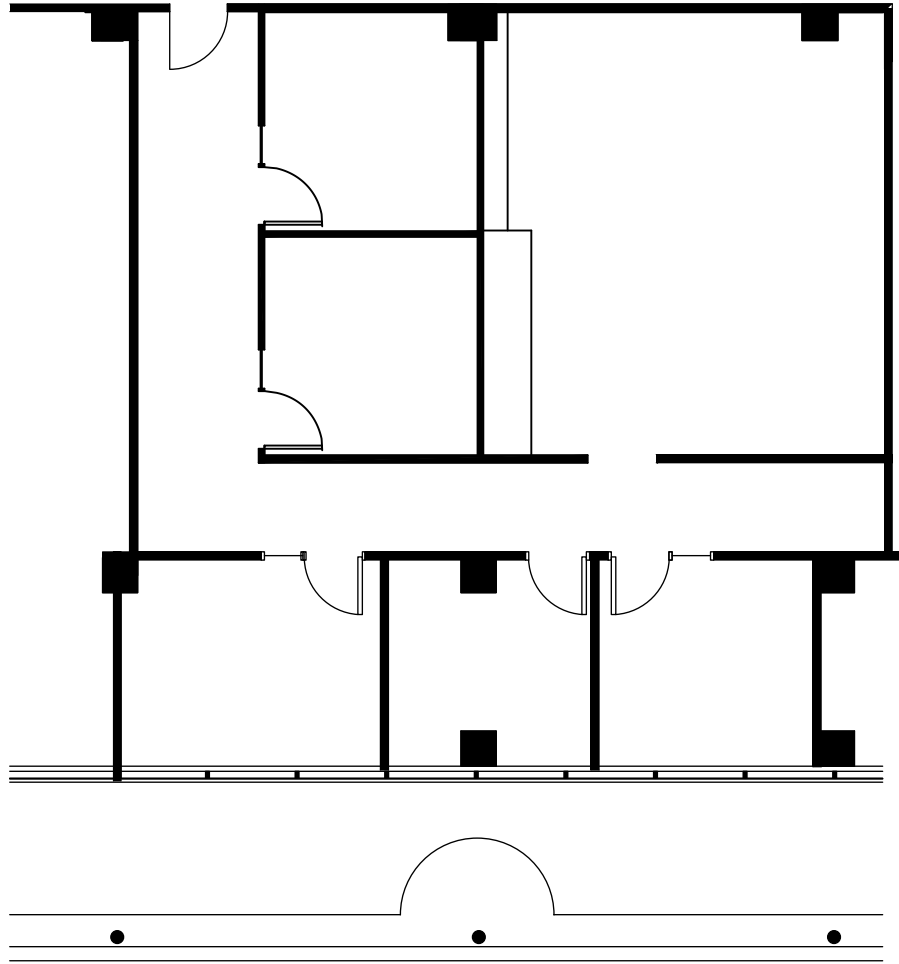

Riviera Plaza

1600 Riviera Avenue
Walnut Creek, CA

SUITE 395

approx.
1,833 rsf

KEY PLAN FLOOR - 3