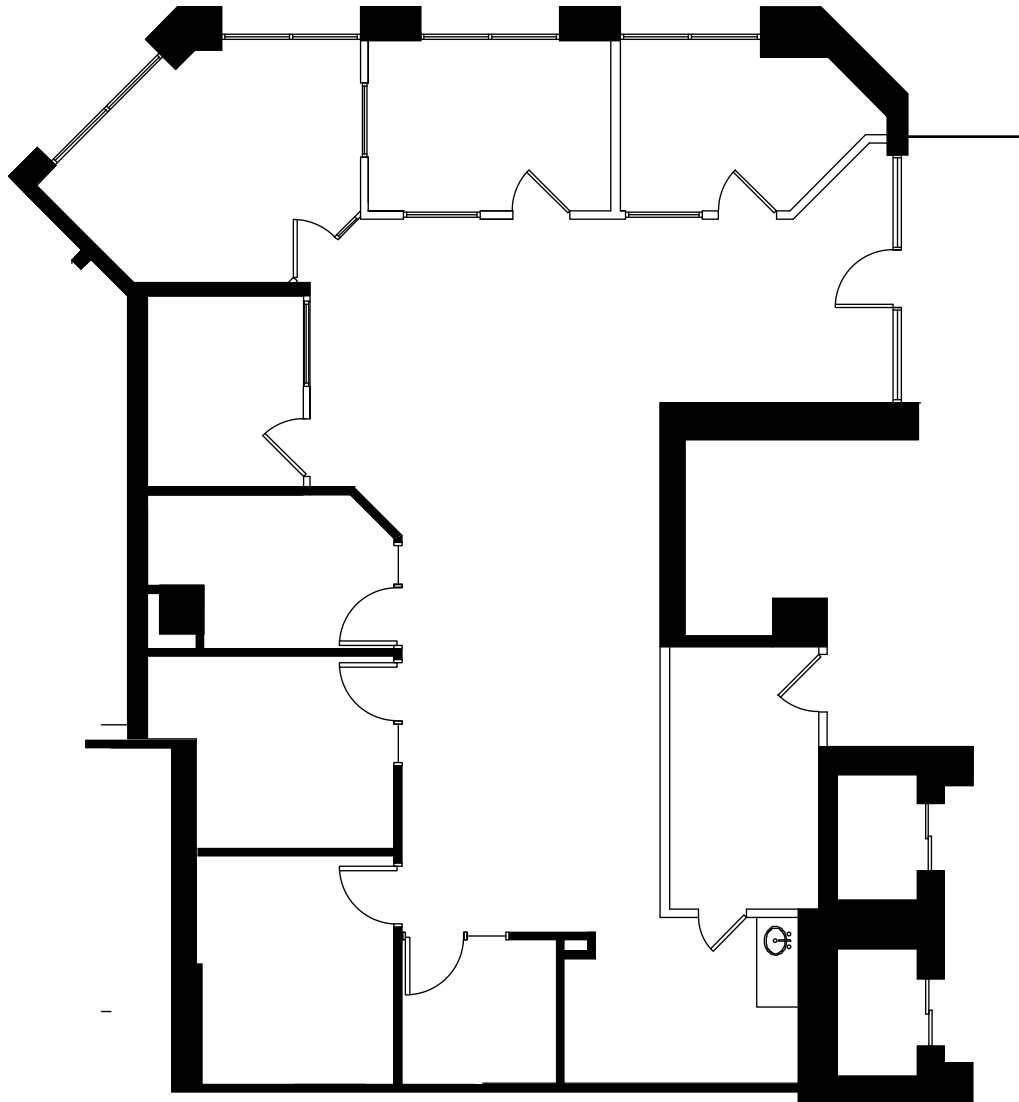

# UNION BANK

3223 CROW CANYON RD.  
SAN RAMON, CA

**SUITE 110**  
2,379 RSF

SUITE FLOOR LOCATION

KEY PLAN - FLOOR - 1