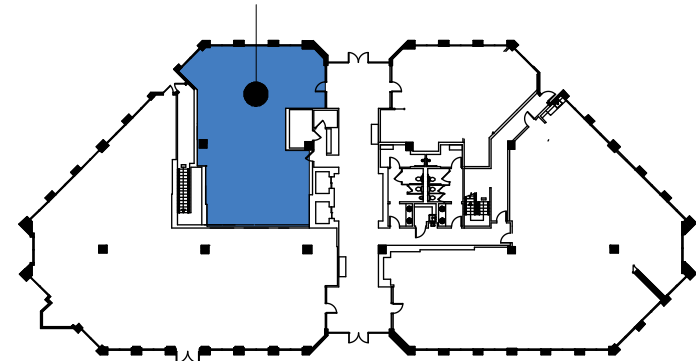

# UNION BANK

3223 CROW CANYON RD.  
SAN RAMON, CA

**SUITE 110**  
2,379 RSF

SUITE FLOOR LOCATION

KEY PLAN - FLOOR - 1