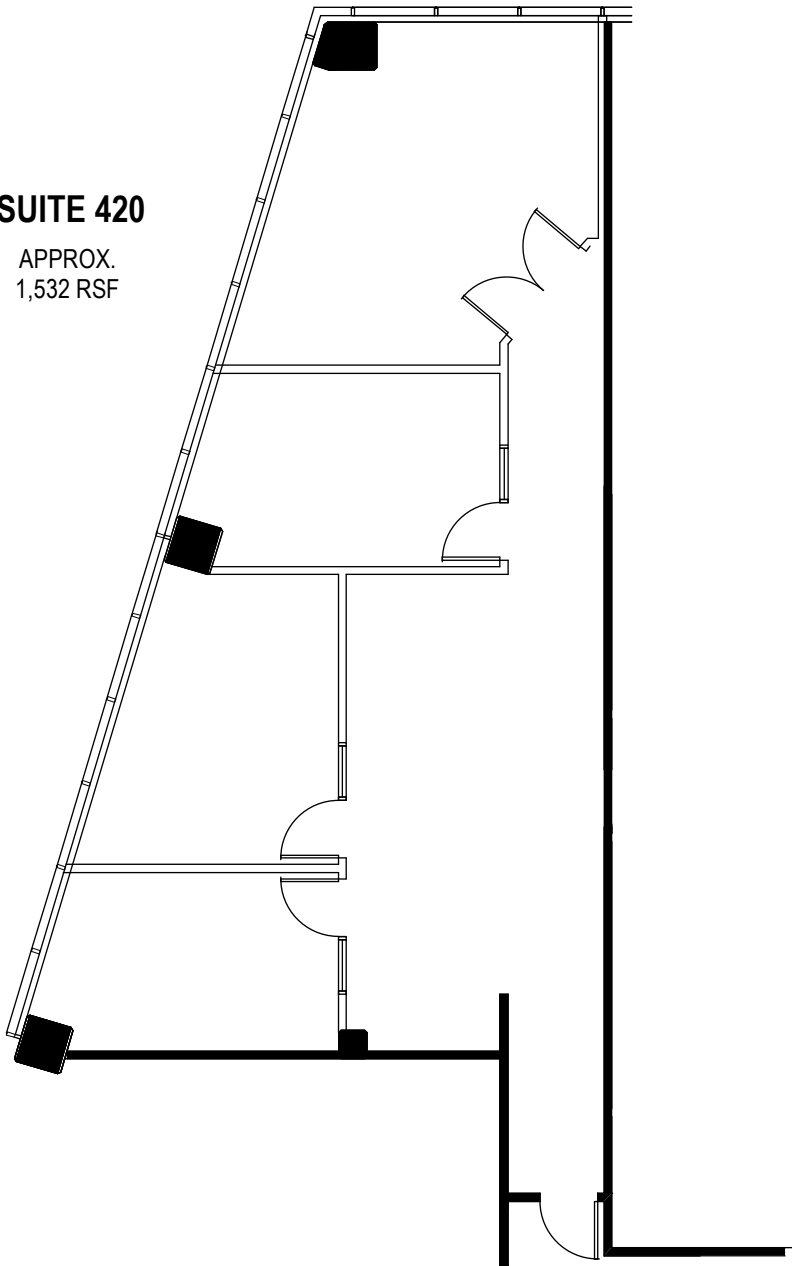

**SUITE 420**

APPROX.  
1,532 RSF

**CANYON COMMONS**

3130 CROW CANYON PLACE  
SAN RAMON, CA

KEY PLAN - FLOOR - 4