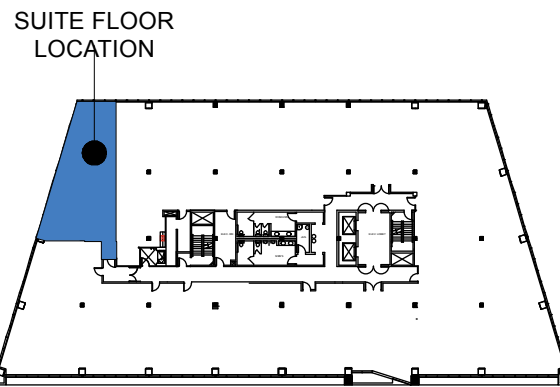

**SUITE 420**

APPROX.  
1,532 RSF

**CANYON COMMONS**

3130 CROW CANYON PLACE  
SAN RAMON, CA

KEY PLAN - FLOOR - 4